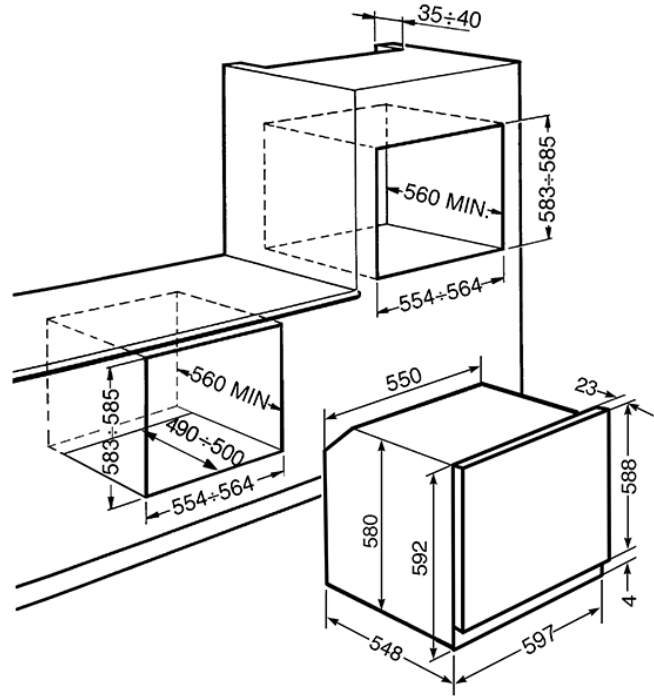

60CM "Dolce Stil Novo" Thermo-ventilated Pyrolytic Oven, Black glass, Energy Rating A+
 EAN13: 8017709217884

• **Aesthetics** • Component finish: Copper • Glass Type: Eclipse • Door: Full glass • Handle Colour: Black • **Programs / Functions** • No. of functions: 10 • Automatic programmes: 50 • Customisable recipes: 10 • **Other functions** • Defrost by time • Defrost by weight • Plate rack/warmer • Proving • Sabbath • **Controls** • Display / Clock: TFT graphic, colour touch screen • Control setting: Touch display • **Options** • Timer: Electronic • Time-setting options: Delay start and automatic end cooking • Minute minder • Timer: 1 • End of cooking acoustic alarm • Limited Power Consumption Mode • Controls Lock / Child Safety • Other options: SmartCook system, Keep warm, Eco light, • Language setting, Digital clock display, Tones • Smart cooking • Showroom demo option • Rapid pre-heating • **Technical Features** • Temperature control: Electronic • Minimum Temperature: 30 °C • Maximum temperature: 280 °C • Cavity material: Ever clean Enamel • No. of shelves: 5 • Shelves type: Metal racks • N. of fans: 1 • No. of lights: 2 • Light type: Halogen • Light Power: 40 W • Light when door is opened • Lower heating element power: 1200 W • Upper heating element - Power: 1000 W • Grill element - power: 1700 W • Large grill - Power: 2700 W • Circular heating element - Power: 2000 W • Door: Cool • Removable door • Full glass inner door • Removable inner door • Total no. of door glasses: 4 • No. of thermoreflecting door glasses: 3 • Soft Close hinges • Safety Thermostat • Heating suspended when door is opened • Cooling system: Tangential • Cooling duct: Double • Speed Reduction Cooling System • Door Lock During Pyrolysis • **Performance / Energy Label** • Net volume of the cavity: 70 litres • No. of cavities: 1 • Gross volume: 79 litres • **Accessories Included** • Grid with back and side stop: 2 • Insert grid: 1 • Enamelled tray (20mm): 1 • Enamelled deep tray (40mm): 1 • Telescopic Guide rails, total Extraction : 1 • **Electrical Connection** • Voltage: 220-240 V • Nominal power: 3000 W • Current: 13 Amp • Frequency (Hz): 50/60 Hz