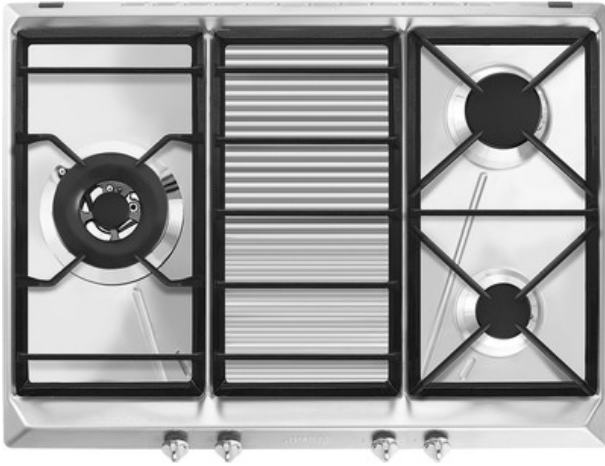

SRV573XG

Hob, Aesthetics: Contemporanea, Gas, 70/75 cm, Stainless steel, Built-in type: Traditional

TYPE

Product Family: Hob • Dimensions: 70/75 cm • Type: Gas • Built-in type: Traditional • Power supply: Gas • EAN code: 8017709138714

AESTHETICS

Colour: Stainless steel • Finishing: Satin • Aesthetics: Contemporanea • Type of steel: Brushed • Material: Stainless Steel • Controls colour: Steel effect • Type of control setting: Control knobs • Control knob position: Front • No. of controls: 4 • Pan stands: Cast iron • Serigraphy colour: Grey

PROGRAMS / FUNCTIONS

Total no. of cook zones: 3 • No. of gas cook zones: 3

OPTIONS

Worktop Cut-Out: 478-482x555-560 mm

COOKING ZONES

1st zone position: Left • 2nd zone position: Rear-right • 3rd zone position: Front-right • 1st zone type: Gas - 2UR (dual) • 2nd zone type: Gas - Rapid • 3rd zone type: Gas - Semi Rapid • 1st zone power: 5.00 kW • 2nd zone power: 2.55 kW • 3rd zone power: 1.65 kW

ALSO AVAILABLE

LOGISTIC INFORMATION

Dimensions of the product (mm): 32x685x500 • Depth: 500 mm • Width: 685 mm • Product Height: 32 mm • Net weight (kg): 12.200 kg • Gross weight (kg): 13.500 kg

ACCESSORIES INCLUDED