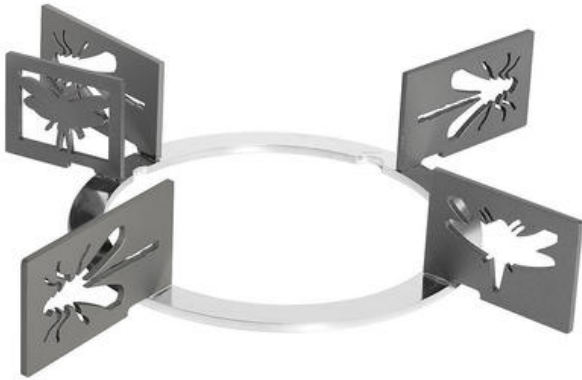

## KPDSN75I

Accessories, Type: Pan stands, Hobs

### TYPE

Family: Accessories • Family: Hobs • Type: Pan stands • EAN code: 8017709236670 • Stainless Steel artistic pan stands

Titanium coating Butterflies design Suitable for 75cm hobs